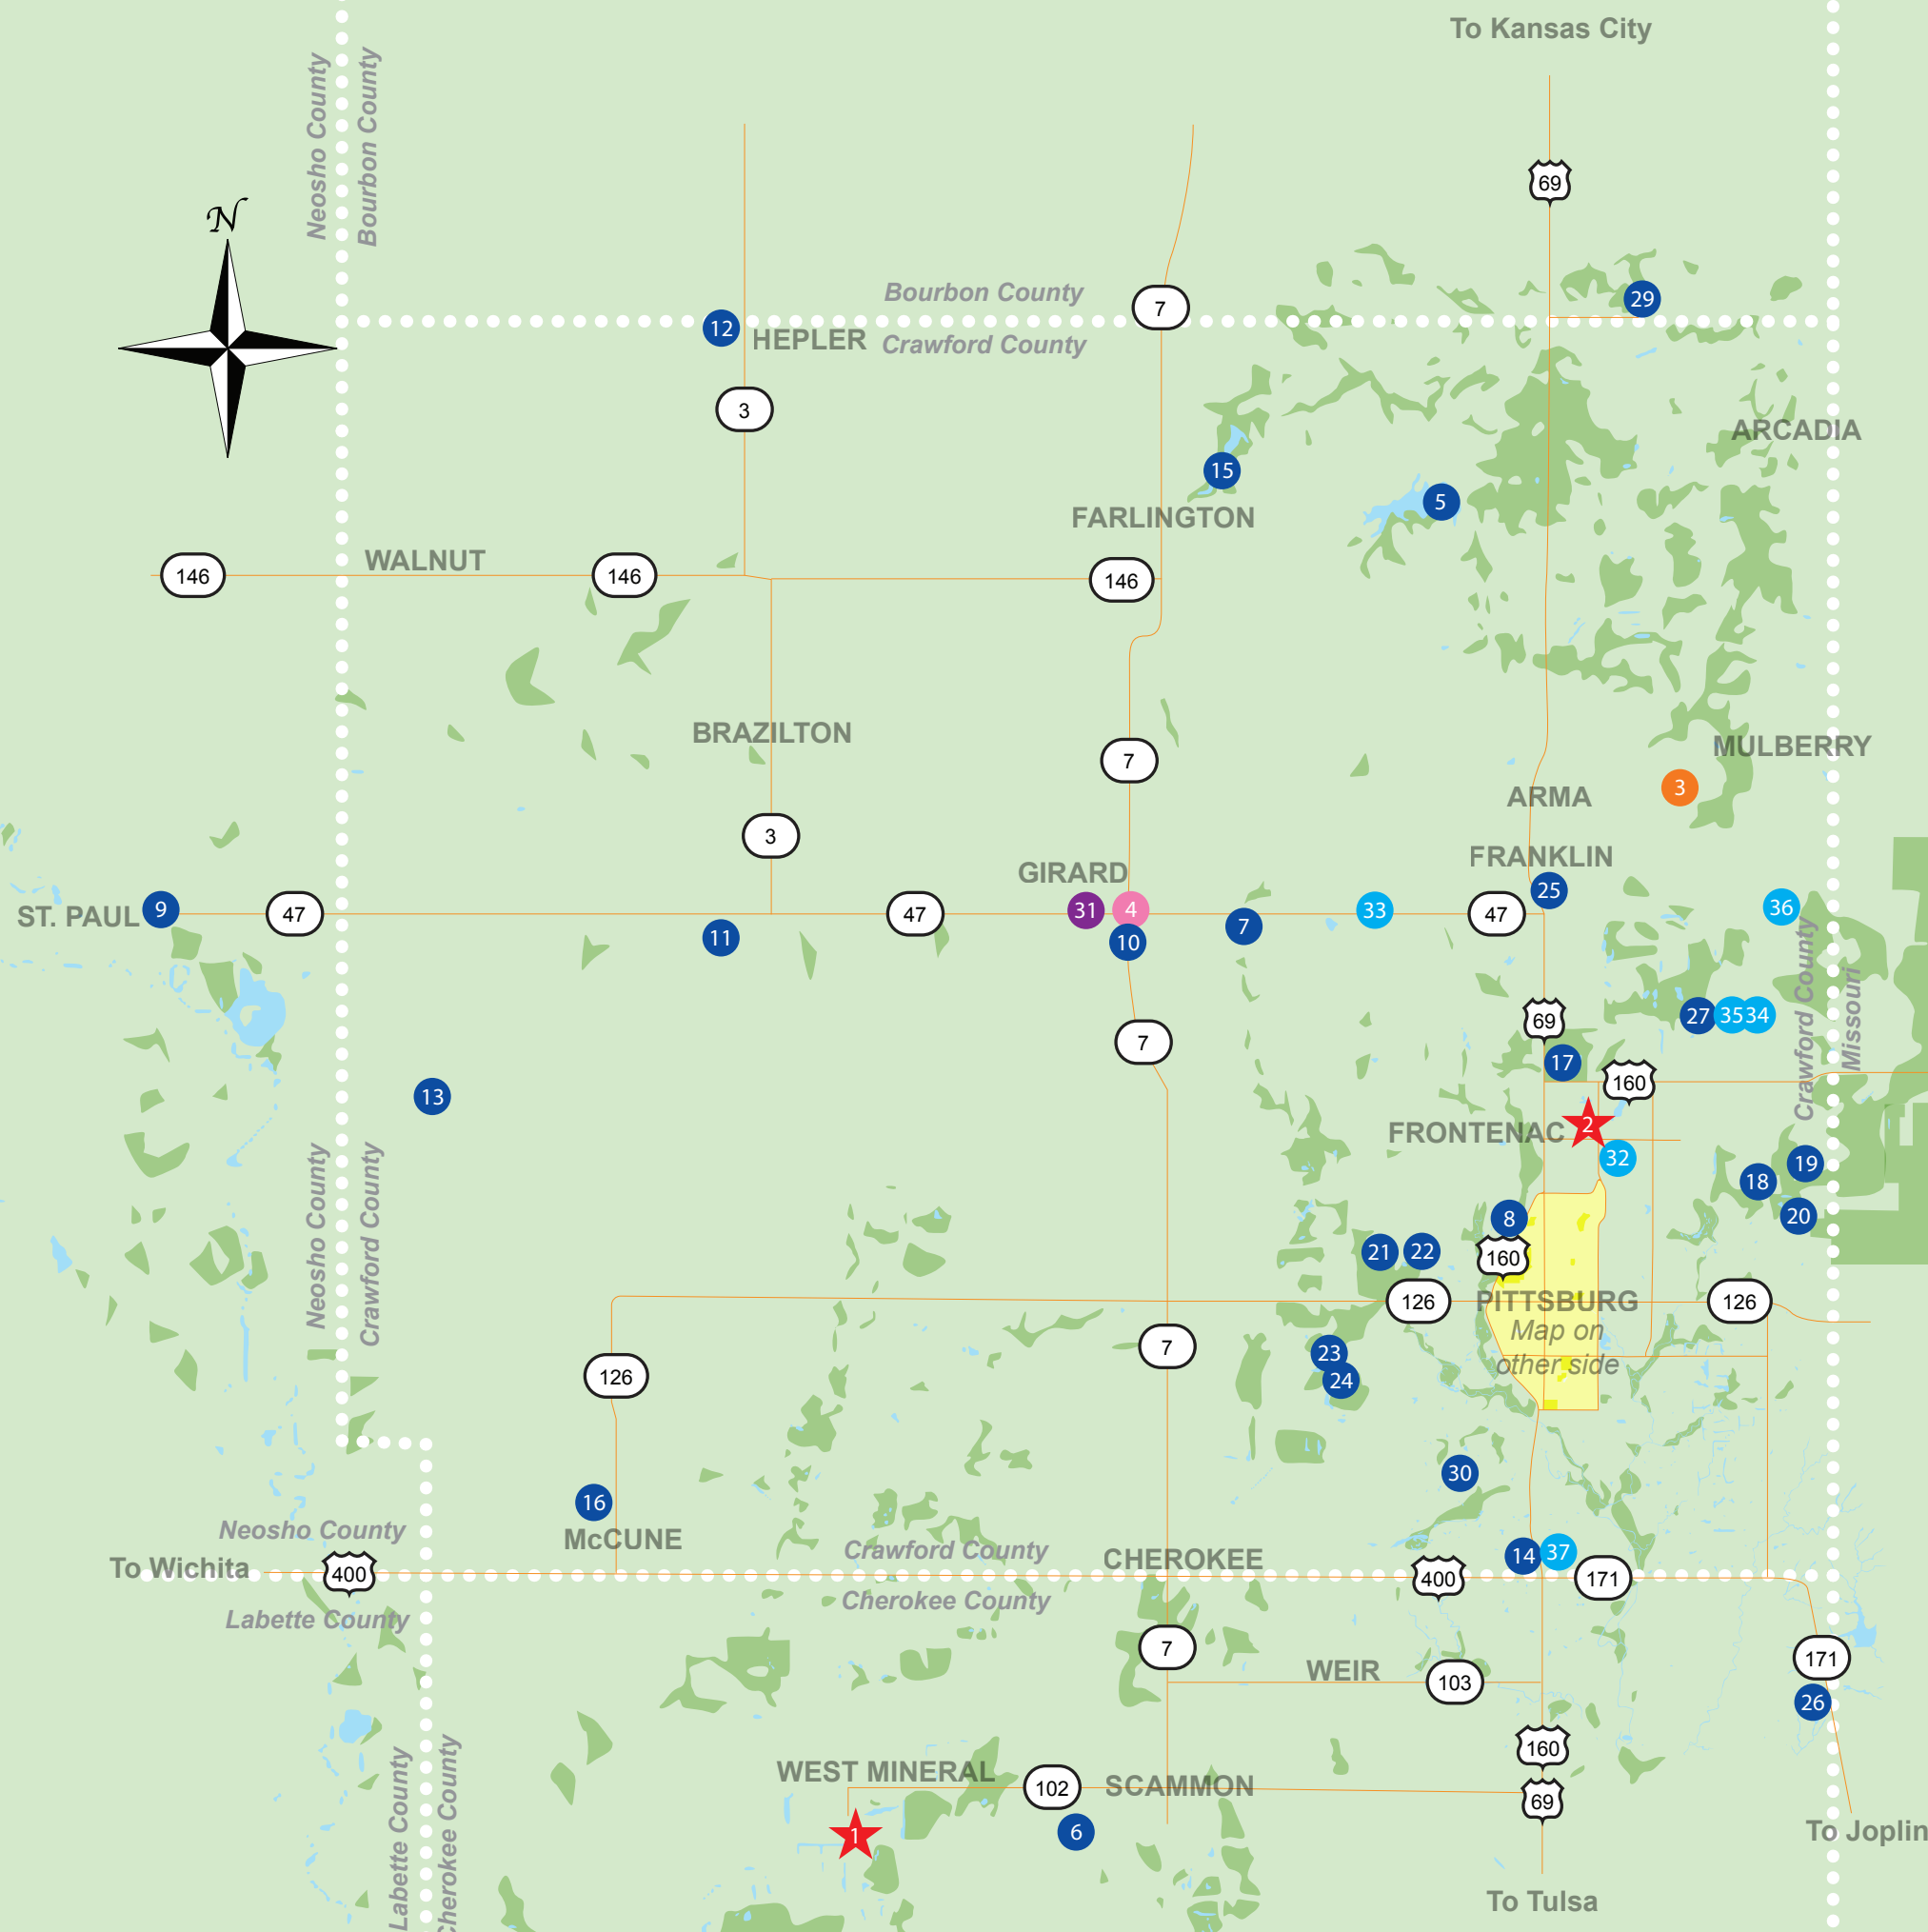

Crawford County

K A N S A S

Maps provided by
Crawford County
Convention & Visitors Bureau
visitcrawfordcounty.com

LEGEND

- ★ Must See**
 - 1. Big Brutus
 - 2. Rex The Sinclair Dinosaur
- Lodging: Bed & Breakfast**
 - 3. Little Aruba Bed & Breakfast
- Things To Do: Shopping**
 - 4. Downtown Girard Square
- Things To Do: Attractions**
 - 5. Bone Creek Reservoir
 - 6. Carona Train Depot
 - 7. Crawford County Fairgrounds
 - 8. Crawford County Historical Museum
 - 9. Catholic Osage Mission & Neosho County Museum / St. Francis Church
 - 10. Girard History Museum
 - 11. Greenbush
 - 12. Hepler Rodeo Arena
 - 13. Hickory Creek Farms
 - 14. Kansas Crossing Casino + Hotel
 - 15. Lake Crawford State Park
 - 16. McCune History Museum
 - 17. Mined Land Public Fishing & Wildlife Area (Fishing Lake) MLWA Unit #1
 - 18. Mined Land Public Fishing & Wildlife Area (Litchfield) MLWA Unit #2
 - 19. Mined Land Public Fishing & Wildlife Area (Litchfield) MLWA Unit #3
 - 20. Mined Land Public Fishing & Wildlife Area (Litchfield) MLWA Unit #4
 - 21. Mined Land Public Fishing & Wildlife Area (Quail Farm) MLWA Unit #5
 - 22. Mined Land Public Fishing & Wildlife Area (Quail Farm) MLWA Unit #6
 - 23. Mined Land Public Fishing & Wildlife Area (Whitmore Pits) MLWA Unit #7
 - 24. Mined Land Public Fishing & Wildlife Area (Whitmore Pits) MLWA Unit #8
 - 25. Miners Hall Museum
 - 26. Mo-Kan Dragway
 - 27. Ol Yale Farms
 - 28. Prairie State Park
 - 29. T&C Wildlife
 - 30. Wood Farms Pumpkin Patch
- Other Points Of Interest**
 - 31. Girard Medical Center
- Things To Do: Dining**
 - 32. Barto's Idle Hour
 - 33. Chicken Annie's Girard
 - 34. Chicken Annie's Original
 - 35. Chicken Mary's
 - 36. Gebhardt's Chicken Dinners
 - 37. Pichler's Chicken Annie's